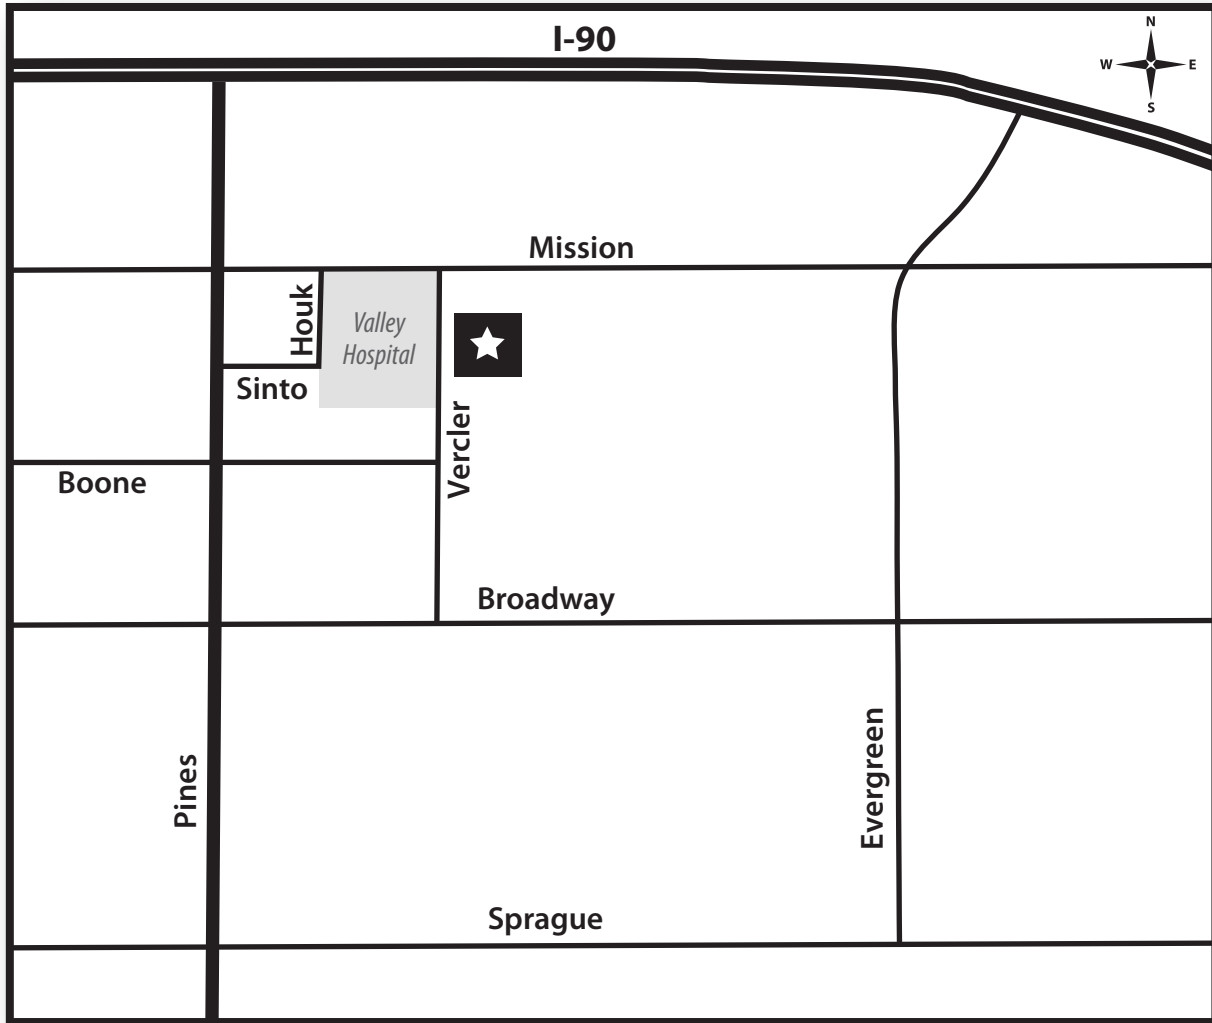

Rockwood Vercler Clinic

1512 N. Vercler / Suite 103
Spokane Valley, WA 99216
509.755.5551

Driving East on I-90

Take the Pines Road exit and turn right on to Pines Road. Turn left on to Mission Avenue. Turn right on to Vercler Road. 1512 N. Vercler is on the left.

Driving West on I-90

Take the Pines Road exit and turn left on to Pines Road. Turn left on to Mission Avenue. Turn right on to Vercler Road. 1512 N. Vercler is on the left.

Driving South on Pines

Drive south on Pines Road and turn left on to Mission Avenue. Turn right on to Vercler Road. 1512 N. Vercler is on the left.

Driving North on Pines

Drive north on Pines Road and turn right on to Mission Avenue. Turn right on to Vercler Road. 1512 N. Vercler Road is on the left.