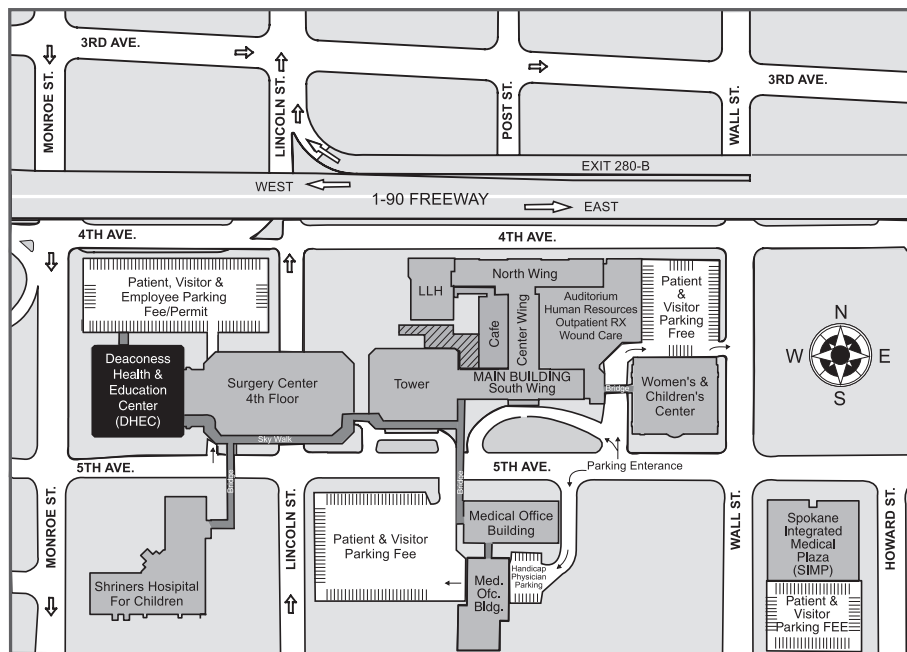

ROCKWOOD

OB/GYN Center

NEW LOCATION:

Deaconess Health and Education Center
910 W. Fifth Avenue, Suite 510
Spokane, WA 99204
(509) 755-5205

ABOUT US:

At Rockwood, our OB/GYN department is an important part of a multi-specialty, integrated care approach to women's health. We provide a full range of gynecology surgery and services. Our specialists offer total health care for low-risk and high-risk pregnancies, from prenatal care through delivery and postpartum services. Our obstetricians deliver babies and conduct C-section surgeries when medically necessary. One of our physicians is always available on a 24-hour basis.

PROVIDERS:

Pamela Gee Silverstein, M.D., FACOG
Lewis Meline, M.D.
Miguel Bermeo, M.D.

Valerie Ewert, CNM, ARNP
Leanne Zilar, ARNP

PARKING:

Parking for patients is in the attached garage. We are unable to validate parking at this time. We apologize for any inconvenience this may cause.

DIRECTIONS

Westbound I-90:

Take the Lincoln exit (280B) and continue on Lincoln to 2nd Avenue. Turn left on 2nd Avenue and then an immediate left on Monroe Street. Take Monroe south to 5th Avenue and turn left. The Deaconess Health and Education Center will be on the left.

Eastbound I-90:

Take the Maple/Lincoln exit (280) and keep right to stay on 4th Avenue. Turn right on Monroe Street and left onto 5th Avenue. The Deaconess Health and Education Center will be on the left.

Coming from the North on Division:

Start out going south on Division Street. Keep left after crossing the river to stay on Browne southbound. Turn right onto 2nd Avenue. Turn left on Monroe St. Turn left onto 5th Avenue. The Deaconess Health and Education Center will be on the left.

Coming from the South on Grand:

Start out going north on Grand. Turn left at 14th Avenue. Take 14th Avenue to Monroe Street and turn right. Monroe turns into Lincoln. Continue northbound to 5th Avenue. Turn left on 5th Avenue. The Deaconess Health and Education Center will be on the right.